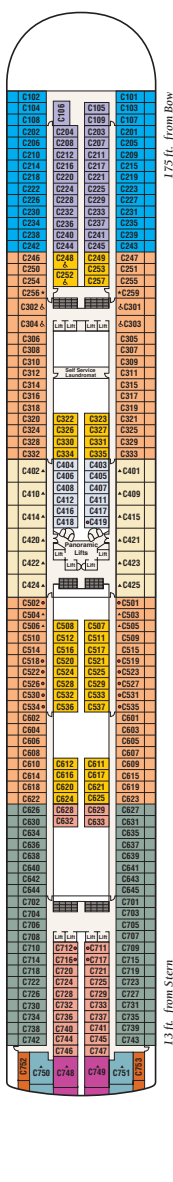

OCEANVIEW

- **OC** Premium Mid-forward (Lido)
- **OD** Mid-forward (Plaza)
- **OE** Portholes Aft (Aloha)
- **OF** Forward (Plaza)

OCEANVIEW (CONT.)

1. **OV** Obstructed view Mid-ship (Emerald)
   - **OW** Obstructed view Mid-forward, Mid-aft (Emerald)
   - **OY** Obstructed view Aft (Emerald)
   - **OZ** Obstructed view Forward (Emerald)
2. **INTERIOR**
3. **IA** Mid-ship (Baja, Caribe)
   - **IB** Mid-forward, Mid-aft (Baja, Caribe, Dolphin), Mid-ship (Aloha)
   - **IC** Mid-forward (Lido, Aloha, Plaza), Mid-aft (Aloha)
   - **ID** Aft (Baja, Caribe, Dolphin)
   - **IE** Forward (Baja, Caribe, Dolphin), Aft (Aloha, Emerald)
   - **IF** Forward (Lido, Aloha, Emerald, Plaza)

- ♠ Fully Accessible stateroom, roll-in shower only
- Will accommodate third and fourth person
- ▲ Will accommodate third person
- Will accommodate third and fourth person, fourth berth is rollaway bed
- ♦ Two-bedroom family suites D105/D101 and D106/D102: Connecting staterooms with private balcony; will accommodate six to eight persons (D101 and D102 not shown separately)
- Two lower beds not convertible to queen; shower only
- Queen bed not convertible to two twin beds
- Connecting staterooms
- Portholes

Caribe 10

Note: Some areas of the ship are not accessible to wheelchairs and scooters. Distances shown are from the bow (forward) or stern (aft) to the nearest stateroom. Certain stateroom categories may vary in size and configuration by ship. Stateroom views are considered unobstructed. Obstructions do not include certain nautical items like handrails, dividers or ship hardware. For balcony staterooms, the view is determined from the perspective of the balcony railing. Balconies may have either solid steel or glass railings. Upper berth and bed ladder capacities are 250 lbs. Staterooms that can accommodate rollaways have two lower berths and one upper berth, and the staterooms can accommodate a fourth berth as a rollaway bed upon request at time of reservation. There are a limited number of rollaway beds per ship, per voyage. Use of rollaway beds restricts cabin space. Call 1.800.774.6237 for more information.