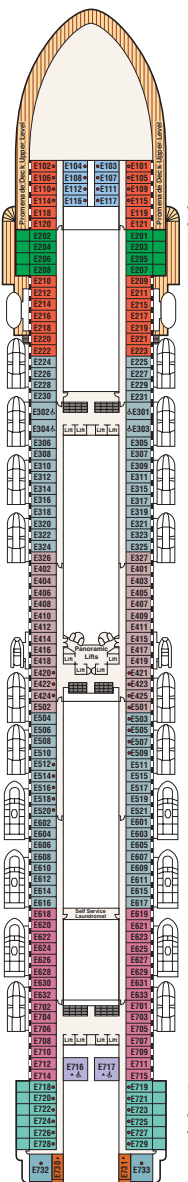

OCEANVIEW

- **OC** Premium Mid-forward (Lido)
- **OD** Mid-forward (Plaza)
- **OE** Portholes Aft (Aloha)
- **OF** Forward (Plaza)

OCEANVIEW (CONT.)

1. **OV** Obstructed view Mid-ship (Emerald)
   - **OW** Obstructed view Mid-forward, Mid-aft (Emerald)
   - **OY** Obstructed view Aft (Emerald)
   - **OZ** Obstructed view Forward (Emerald)
2. **INTERIOR**
3. **IA** Mid-ship (Baja, Caribe)
   - **IB** Mid-forward, Mid-aft (Baja, Caribe, Dolphin), Mid-ship (Aloha)
   - **IC** Mid-forward (Lido, Aloha, Plaza), Mid-aft (Aloha)
   - **ID** Aft (Baja, Caribe, Dolphin)
   - **IE** Forward (Baja, Caribe, Dolphin), Aft (Aloha, Emerald)
   - **IF** Forward (Lido, Aloha, Emerald, Plaza)

- ♠ Fully Accessible stateroom, roll-in shower only
- Will accommodate third and fourth person
- ▲ Will accommodate third person
- Will accommodate third and fourth person, fourth berth is rollaway bed
- ♦ Two-bedroom family suites D105/D101 and D106/D102: Connecting staterooms with private balcony; will accommodate six to eight persons (D101 and D102 not shown separately)
- Two lower beds not convertible to queen; shower only
- Queen bed not convertible to two twin beds
- Connecting staterooms
- Portholes

Emerald 8

Note: Some areas of the ship are not accessible to wheelchairs and scooters. Distances shown are from the bow (forward) or stern (aft) to the nearest stateroom. Certain stateroom categories may vary in size and configuration by ship. Stateroom views are considered unobstructed. Obstructions do not include certain nautical items like handrails, dividers or ship hardware. For balcony staterooms, the view is determined from the perspective of the balcony railing. Balconies may have either solid steel or glass railings. Upper berth and bed ladder capacities are 250 lbs. Staterooms that can accommodate rollaways have two lower berths and one upper berth, and the staterooms can accommodate a fourth berth as a rollaway bed upon request at time of reservation. There are a limited number of rollaway beds per ship, per voyage. Use of rollaway beds restricts cabin space. Call 1.800.774.6237 for more information.