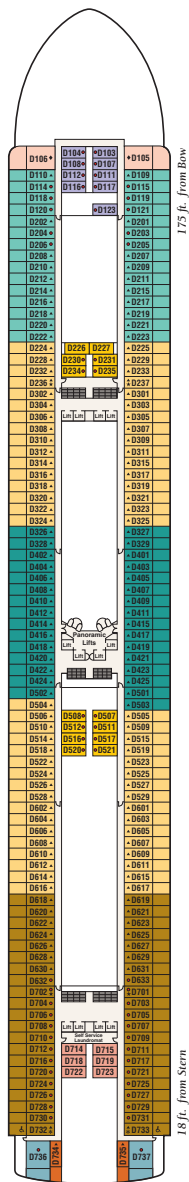

OCEANVIEW

- **OC** Premium Mid-forward (Lido)
- **OD** Mid-forward (Plaza)
- **OE** Portholes Aft (Aloha)
- **OF** Forward (Plaza)

OCEANVIEW (CONT.)

1. **OV** Obstructed view Mid-ship (Emerald)
   - **OW** Obstructed view Mid-forward, Mid-aft (Emerald)
   - **OY** Obstructed view Aft (Emerald)
   - **OZ** Obstructed view Forward (Emerald)
2. **INTERIOR**
3. **IA** Mid-ship (Baja, Caribe)
   - **IB** Mid-forward, Mid-aft (Baja, Caribe, Dolphin), Mid-ship (Aloha)
   - **IC** Mid-forward (Lido, Aloha, Plaza), Mid-aft (Aloha)
   - **ID** Aft (Baja, Caribe, Dolphin)
   - **IE** Forward (Baja, Caribe, Dolphin), Aft (Aloha, Emerald)
   - **IF** Forward (Lido, Aloha, Emerald, Plaza)

- ♠ Fully Accessible stateroom, roll-in shower only
- Will accommodate third and fourth person
- ▲ Will accommodate third person
- Will accommodate third and fourth person, fourth berth is rollaway bed
- ♦ Two-bedroom family suites D105/D101 and D106/D102: Connecting staterooms with private balcony; will accommodate six to eight persons (D101 and D102 not shown separately)
- Two lower beds not convertible to queen; shower only
- Queen bed not convertible to two twin beds
- Connecting staterooms
- Portholes

Dolphin 9

Note: Some areas of the ship are not accessible to wheelchairs and scooters. Distances shown are from the bow (forward) or stern (aft) to the nearest stateroom. Certain stateroom categories may vary in size and configuration by ship. Stateroom views are considered unobstructed. Obstructions do not include certain nautical items like handrails, dividers or ship hardware. For balcony staterooms, the view is determined from the perspective of the balcony railing. Balconies may have either solid steel or glass railings. Upper berth and bed ladder capacities are 250 lbs. Staterooms that can accommodate rollaways have two lower berths and one upper berth, and the staterooms can accommodate a fourth berth as a rollaway bed upon request at time of reservation. There are a limited number of rollaway beds per ship, per voyage. Use of rollaway beds restricts cabin space. Call 1.800.774.6237 for more information.